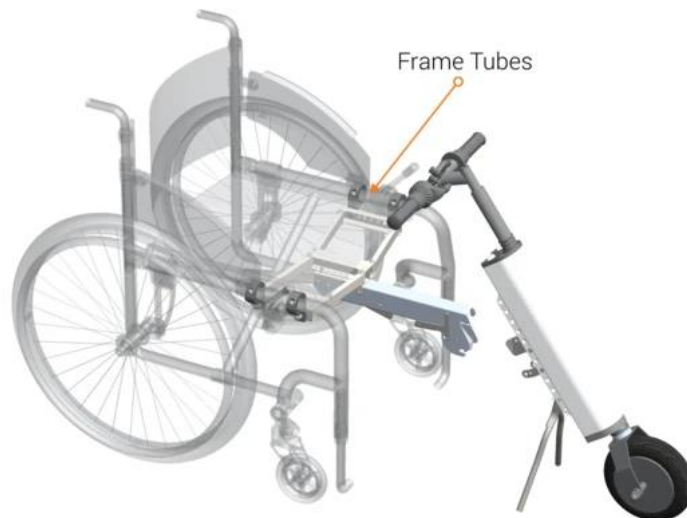

■ companion ■

Compatibility – Companion power add-on for manual wheelchairs

COMPATIBLE WITH YOUR

Rigid Manual Wheelchair

The Companion is compatible with most rigid manual wheelchairs that have a straight camber tube and crossbar diameter between 19mm (0.75") and 50.8mm (2").

COMPATIBLE WITH YOUR

Folding Manual Wheelchair

The Companion is compatible with most foldable manual wheelchairs that have a frame tube diameter between 19mm (0.75") and 50.8mm (2").

If your wheelchair has a different bar or frame tube diameter, please [contact us](#) for a customized solution.

Exceed your reach with your Companion power add-on.