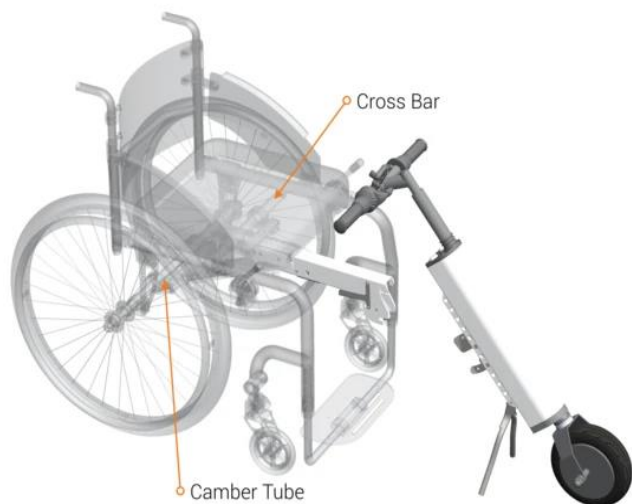

■ companion ■

Compatibility – Companion power add-on for manual wheelchairs

COMPATIBLE WITH YOUR

Rigid Manual Wheelchair

The Companion is compatible with most rigid manual wheelchairs that have a straight camber tube and crossbar diameter between 19mm (0.75") and 50.8mm (2").

COMPATIBLE WITH YOUR

Folding Manual Wheelchair

The Companion is compatible with most foldable manual wheelchairs that have a frame tube diameter between 19mm (0.75") and 50.8mm (2").

If your wheelchair has a different bar or frame tube diameter, please [contact us](#) for a customized solution.

Exceed your reach with your Companion power add-on.